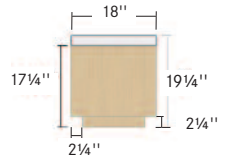

**storage bench**

2" upholstered cushion  
 specify fabric separately  
 list price does not include fabric  
 Level 1 Certified  
 for GREENGUARD certification information or FSC chain-of-custody availability,  
 contact bgreen@bernhardtdesign.com

description	sku	w	d	h	weight	specifications	cherry maple oak walnut
 <p><b>lombard storage bench</b>                      sliding doors                      1 polished aluminum pull                      see terms and conditions for instructions on tagging COM                      leather will have center seam                      specify pull/hardware 6</p>	BLA	48	18	19 1/4		ydg. 1.0 or 18.0 sq feet	\$ 3479
	BLB	54	18	19 1/4		ydg. 2.4 or 24.7 sq feet	3708
	BLC	60	18	19 1/4		ydg. 2.7 or 31.4 sq feet	3816
	BLD	66	18	19 1/4		ydg. 2.9 or 34.6 sq feet	3923
	BLE	72	18	19 1/4		ydg. 3.1 or 38.3 sq feet	4216
	BLF	78	18	19 1/4		ydg. 3.2 or 39.0 sq feet	4323
	BLG	84	18	19 1/4		ydg. 3.4 or 43.5 sq feet	4474
	BLH	90	18	19 1/4		ydg. 3.6 or 46.6 sq feet	4581
	BLI	96	18	19 1/4		ydg. 3.7 or 49.6 sq feet	4687
	BLJ	102	18	19 1/4		ydg. 3.9 or 52.7 sq feet	5040
BLK	108	18	19 1/4		ydg. 4.1 or 53.6 sq feet	5146	

**lombard open bench**

divided open storage  
 see terms and conditions for instructions on tagging COM  
 leather will have center seam  
 specify pull/hardware X

BOA	48	18	19 1/4		ydg. 1.0 or 18.0 sq feet	2310
BOB	54	18	19 1/4		ydg. 2.4 or 24.7 sq feet	2415
BOC	60	18	19 1/4		ydg. 2.7 or 31.4 sq feet	2523
BOD	66	18	19 1/4		ydg. 2.9 or 34.6 sq feet	2631
BOE	72	18	19 1/4		ydg. 3.1 or 38.3 sq feet	2740
BOF	78	18	19 1/4		ydg. 3.2 or 39.0 sq feet	2847
BOG	84	18	19 1/4		ydg. 3.4 or 43.5 sq feet	2999
BOH	90	18	19 1/4		ydg. 3.6 or 46.6 sq feet	3108
BOI	96	18	19 1/4		ydg. 3.7 or 49.6 sq feet	3216
BOJ	102	18	19 1/4		ydg. 3.9 or 52.7 sq feet	3324
BOK	108	18	19 1/4		ydg. 4.1 or 53.6 sq feet	3447