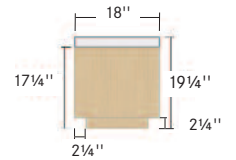

**storage bench**

2" upholstered cushion  
 specify fabric separately  
 list price does not include fabric  
 Level 1 Certified  
 for GREENGUARD certification information or FSC chain-of-custody availability,  
 contact bgreen@bernhardtdesign.com

description	sku	w	d	h	weight	specifications	grade 2	grade 3
 <p><b>lombard storage bench</b>                      sliding doors                      1 polished aluminum pull                      see terms and conditions for instructions on tagging COM                      leather will have center seam                      specify pull/hardware 6</p>	BLA	48	18	19 1/4		ydg. 1.0 or 18.0 sq feet	\$ 3377	\$ 3918
	BLB	54	18	19 1/4		ydg. 2.4 or 24.7 sq feet	3600	4176
	BLC	60	18	19 1/4		ydg. 2.7 or 31.4 sq feet	3704	4297
	BLD	66	18	19 1/4		ydg. 2.9 or 34.6 sq feet	3808	4418
	BLE	72	18	19 1/4		ydg. 3.1 or 38.3 sq feet	4093	4748
	BLF	78	18	19 1/4		ydg. 3.2 or 39.0 sq feet	4197	4869
	BLG	84	18	19 1/4		ydg. 3.4 or 43.5 sq feet	4343	5038
	BLH	90	18	19 1/4		ydg. 3.6 or 46.6 sq feet	4447	5159
	BLI	96	18	19 1/4		ydg. 3.7 or 49.6 sq feet	4550	5278
	BLJ	102	18	19 1/4		ydg. 3.9 or 52.7 sq feet	4893	5676
BLK	108	18	19 1/4		ydg. 4.1 or 53.6 sq feet	4996	5796	