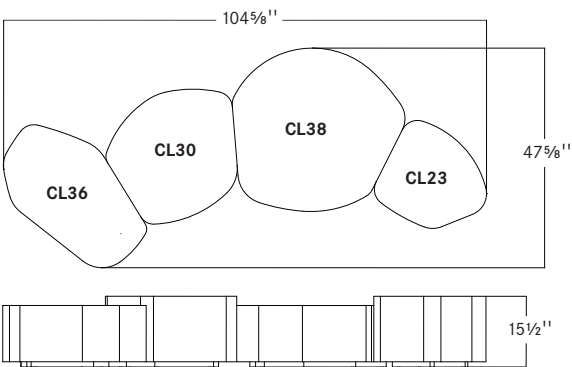

Standard Features

Clue is a collection of organic-shaped tables with fully enclosed sides that may be used individually or grouped together to form configurations. The table is available in two heights with maple or walnut veneers. The optional power module includes power + USB installed in the top of the work surface. Due to the organic shapes the dimensions can vary depending on the orientation of the product. Therefore, a maximum dimension is provided in the price list information. The 2D models provide dimensional drawings of Clue. Consult Bernhardt.com for a complete library of 2D, 3D and revit models.

Maple

Standard Finish		
805	839	861
823	840	865
834	841	866
836	850	870
837	860	

Walnut

Standard Finish	
823	861
839	866
841	870
860	

Sample Configurations

Clue Configuration 1

Clue Configuration 2

Clue Configuration 3

Power Module

The power module installs flush to the worksurface and provides one grounded outlet and one USB duplex. UL approved with spill-proof technology, the power module has a 15 amp 72" cord. Specify power code P for Clue with power/usb. Specify power code X for Clue without power.

Power Module Locations

description	sku	w	d	h	weight	maple		walnut	
						<input checked="" type="checkbox"/> none	<input type="checkbox"/> power	<input checked="" type="checkbox"/> none	<input type="checkbox"/> power
 occasional table	L23	23	20¾	15½	37	\$ 2200	\$ 2500	\$ 2500	\$ 2800
 occasional table	L30	29¾	26¾	15½	49	2600	2900	2900	3200
 occasional table	L36	35½	21¾	13½	53	2600	2900	2900	3200
 occasional table	L38	37	35¾	13½	67	3000	3300	3300	3600