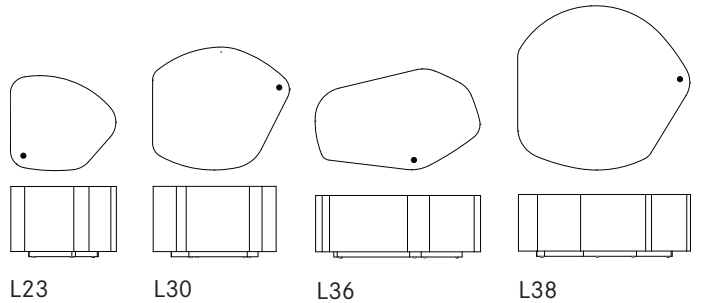

Standard Features

Clue is a collection of organic-shaped tables with fully enclosed sides that may be used individually or grouped together to form configurations. The table is available in two heights with maple or walnut veneers. The optional power module includes power + USB installed in the top of the work surface. Due to the organic shapes the dimensions can vary depending on the orientation of the product. Therefore, a maximum dimension is provided in the price list information. The 2D models provide dimensional drawings of Clue. Consult Bernhardt.com for a complete library of 2D, 3D and revit models.

Maple

Standard Finish		
805	839	861
823	840	865
834	841	866
836	850	870
837	860	

Walnut

Standard Finish	
823	861
839	866
841	870
860	

Sample Configurations

Clue Configuration 1

Clue Configuration 2

Clue Configuration 3

Power Module Locations

description	sku	w	d	h	weight	maple		walnut	
						<input checked="" type="checkbox"/> none	<input type="checkbox"/> power	<input checked="" type="checkbox"/> none	<input type="checkbox"/> power
 occasional table	L23	23	20¾	15½	37	\$ 2200	\$ 2500	\$ 2500	\$ 2800
 occasional table	L30	29¾	26¾	15½	49	2600	2900	2900	3200
 occasional table	L36	35½	21¾	13½	53	2600	2900	2900	3200
 occasional table	L38	37	35¾	13½	67	3000	3300	3300	3600