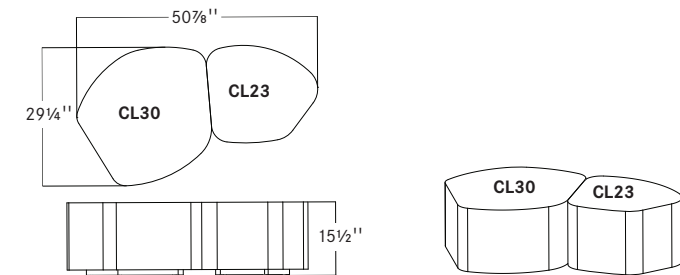

Standard Features

Clue is a collection of organic-shaped tables with fully enclosed sides that may be used individually or grouped together to form configurations. The table is available in two heights with maple or walnut veneers. The optional power module includes power + USB installed in the top of the work surface. Due to the organic shapes the dimensions can vary depending on the orientation of the product. Therefore, a maximum dimension is provided in the price list information. The 2D models provide dimensional drawings of Clue. Consult Bernhardt.com for a complete library of 2D, 3D and revit models.

Maple

Standard Finish		
805	839	861
823	840	865
834	841	866
836	850	870
837	860	

Walnut

Standard Finish	
823	861
839	866
841	870
860	

Sample Configurations

Clue Configuration 1

Clue Configuration 2

Clue Configuration 3