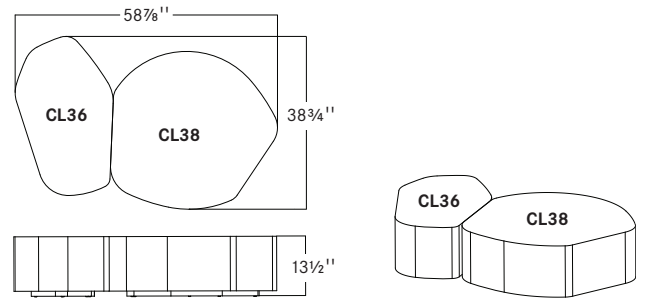

Standard Features

Clue is a collection of organic-shaped tables with fully enclosed sides that may be used individually or grouped together to form configurations. The table is available in two heights with maple or walnut veneers. The optional power module includes power + USB installed in the top of the work surface. Due to the organic shapes the dimensions can vary depending on the orientation of the product. Therefore, a maximum dimension is provided in the price list information. The 2D models provide dimensional drawings of Clue. Consult Bernhardt.com for a complete library of 2D, 3D and revit models.

Maple

Standard Finish		
805	839	861
823	840	865
834	841	866
836	850	870
837	860	

Walnut

Standard Finish	
823	861
839	866
841	870
860	

Sample Configurations

Clue Configuration 1

Clue Configuration 2

Clue Configuration 3

Power Module

The power module installs flush to the worksurface and provides one grounded outlet and one USB duplex. UL approved with spill-proof technology, the power module has a 15 amp 72" cord. Specify power code P for Clue with power/usb. Specify power code X for Clue without power.

Power Module Locations

description	sku	w	d	h	weight	maple		walnut	
						<input checked="" type="checkbox"/> none	<input type="checkbox"/> power	<input checked="" type="checkbox"/> none	<input type="checkbox"/> power
 occasional table	L23	23	20¾	15½	37	\$ 2200	\$ 2500	\$ 2500	\$ 2800
 occasional table	L30	29¾	26¾	15½	49	2600	2900	2900	3200
 occasional table	L36	35½	21¾	13½	53	2600	2900	2900	3200
 occasional table	L38	37	35¾	13½	67	3000	3300	3300	3600