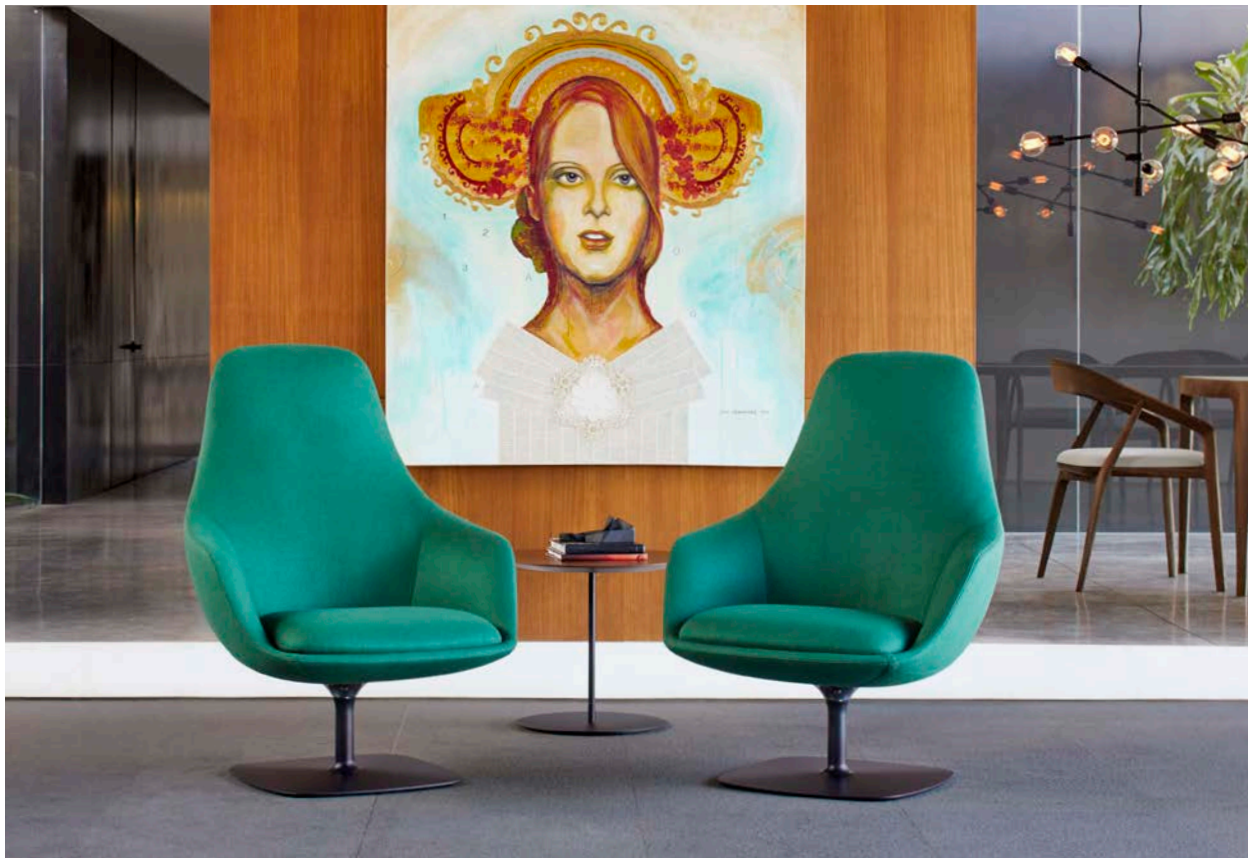

canelle - noé duchaufour-lawrance

canelle - noé duchaufour-lawrance

canelle.02 - noé duchaufour-lawrance

canelle - noé duchaufour-lawrance

4757 Canelle.02
w31" d34" h41"
w787 d864 h1041mm
seat height: 17" 432mm
arm height: 24" 610mm

canelle - noé duchaufour-lawrance

4756 Canelle
w31" d34" h39³/₈"
w787 d864 h1000mm
seat height: 17" 432mm
arm height: 24" 610mm