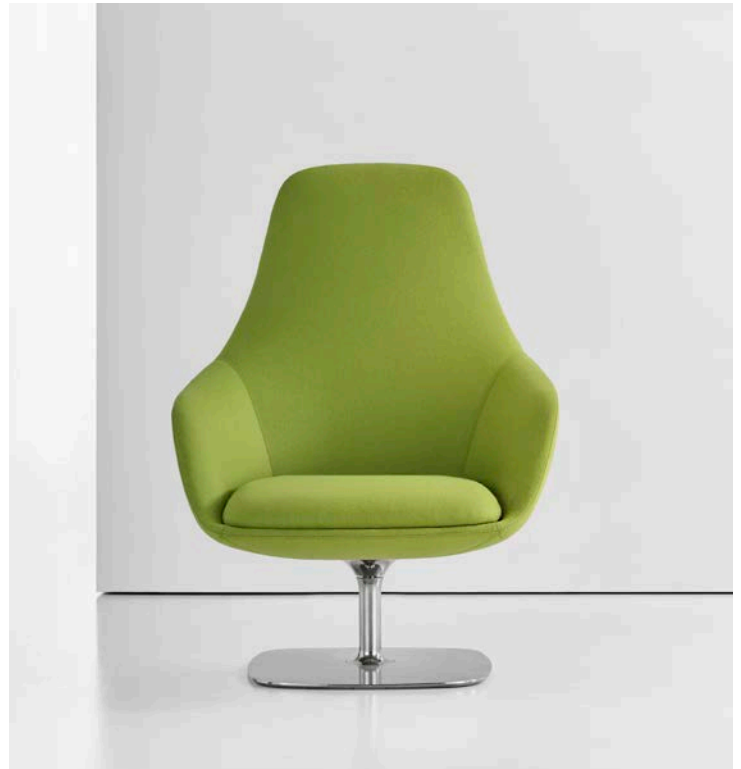

canelle - noé duchaufour-lawrance

canelle - noé duchaufour-lawrance

canelle.02 - noé duchaufour-lawrance

canelle - noé duchaufour-lawrance

4757 Canelle.02
w31" d34" h41"
w787 d864 h1041mm
seat height: 17" 432mm
arm height: 24" 610mm

canelle - noé duchaufour-lawrance

4756 Canelle
w31" d34" h39³/₈"
w787 d864 h1000mm
seat height: 17" 432mm
arm height: 24" 610mm