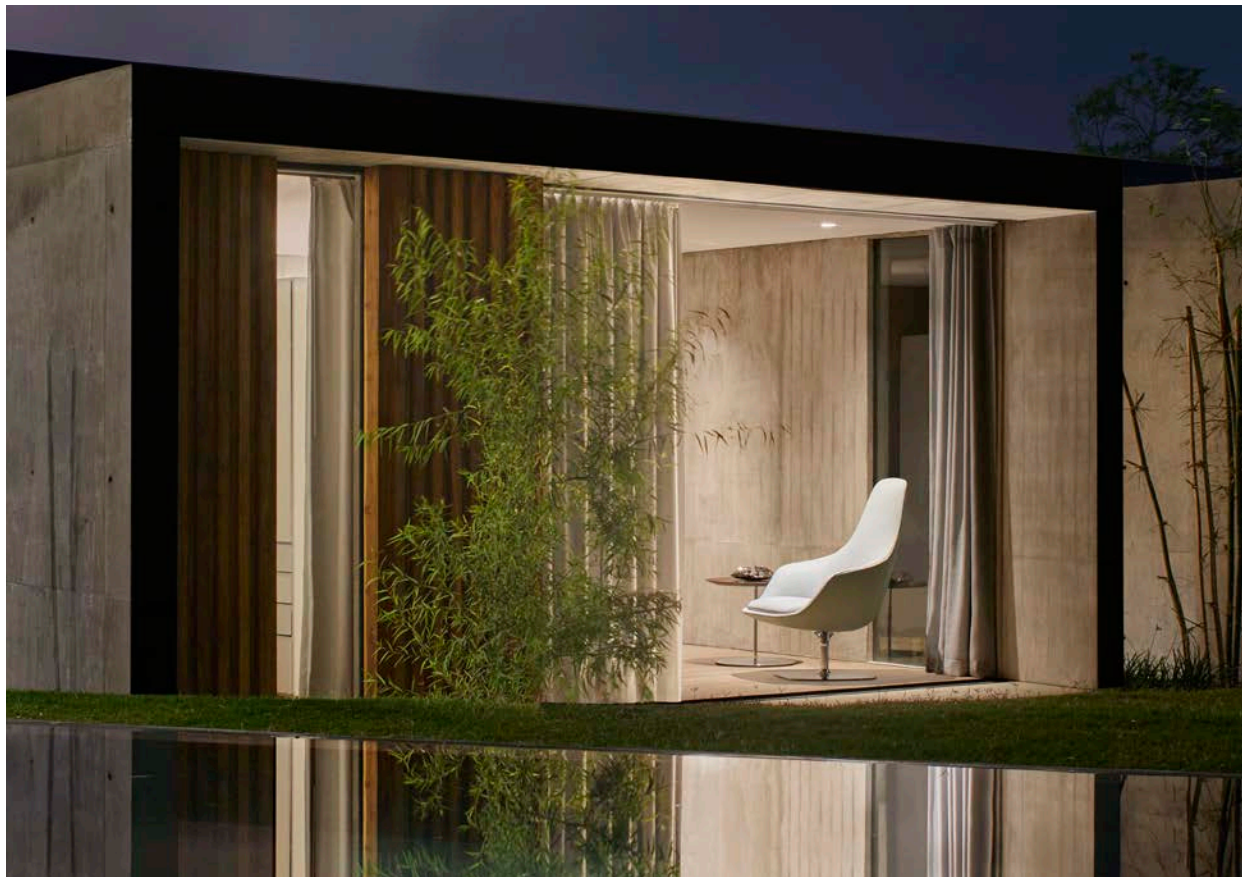

canelle - noé duchaufour-lawrance

canelle - noé duchaufour-lawrance

canelle.02 - noé duchaufour-lawrance

canelle - noé duchaufour-lawrance

4757 Canelle.02
w31" d34" h41"
w787 d864 h1041mm
seat height: 17" 432mm
arm height: 24" 610mm

canelle - noé duchaufour-lawrance

4756 Canelle
w31" d34" h39³/₈"
w787 d864 h1000mm
seat height: 17" 432mm
arm height: 24" 610mm