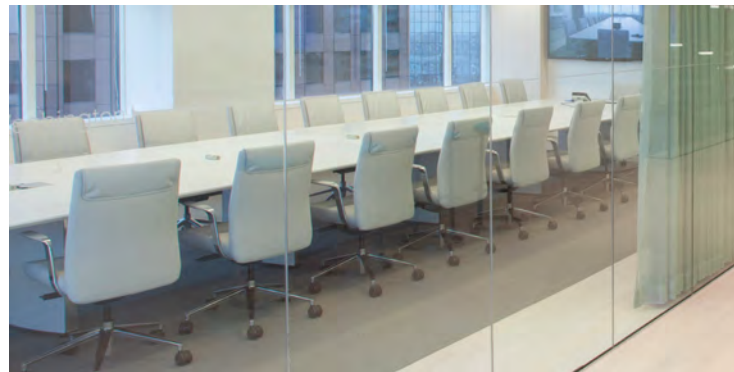

BERNHARDT | design

Alta

Cory Grosser