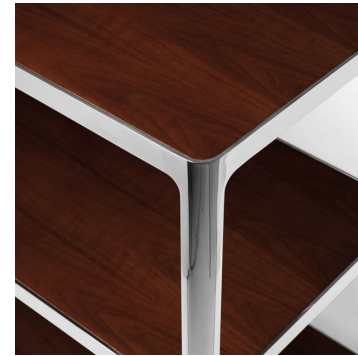

BERNHARDT | design

Zerin

Mobile Cart

Wood or Back-Painted White Glass Shelves

Polished Stainless Steel or Powder Coat Frame

W20" D30" H36"