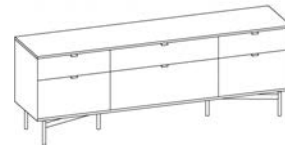

### Doors and Drawers

Adjustable Shelves, Standard Drawers

W72 – 120" D20" H29½"

### Doors and Drawers

Adjustable Shelves, Standard and Deep Drawers

W72 – 120" D20" H29½"