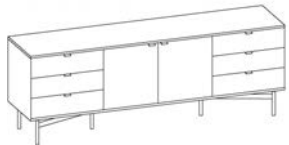

### Doors

Adjustable Shelves

W84 – 120" D20" H29½"

### Doors and Drawers

Adjustable Shelves, Standard Drawers

W72 – 120" D20" H29½"

### Doors and Drawers

Adjustable Shelves, Standard and Deep Drawers

W72 – 120" D20" H29½"