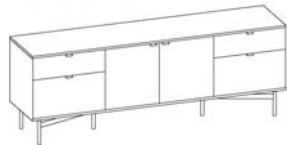

### Doors and Drawers

Adjustable Shelves, Standard Drawers

W72 – 120" D20" H29½"

### Doors and Drawers

Adjustable Shelves, Standard and Deep Drawers

W72 – 120" D20" H29½"