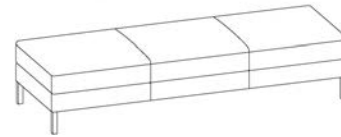

### Ottoman

Maple, Walnut, Aluminum, or Powder

Coat Legs

W26" D26" H17"

Seat Height: 17"

### Two-Seat Bench

Maple, Walnut, Aluminum, or Powder

Coat Legs

W56" D26" H17"

Seat Height: 17"