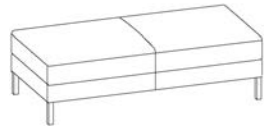

### Ottoman

Maple, Walnut, Aluminum, or Powder

Coat Legs

W26" D26" H17"

Seat Height: 17"

### Two-Seat Bench

Maple, Walnut, Aluminum, or Powder

Coat Legs

W56" D26" H17"

Seat Height: 17"