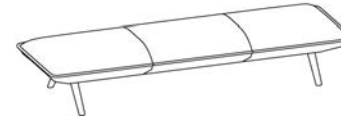

W36 – D36 – H16½" Seat

Height: 16½"

Single-Seat Bench

Polished Aluminum or Powder Coat Legs

W45¼" D28¾" H16½"

Seat Height: 16½"

Two-Seat Bench

Polished Aluminum or Powder Coat Legs

W58½" D28¾" H16½"

Seat Height: 16½"

Corner Bench

Polished Aluminum or Powder Coat Legs

W80½" D40¼" H16½"

Seat Height: 16½"

Two-Seat Bench, End Table Insert

Polished Aluminum or Powder Coat Legs

Oak or Walnut Veneer Table

W86¼" D28¾" H16½"

Seat Height: 16½"

Three-Seat Bench

Polished Aluminum or Powder Coat Legs

Oak or Walnut Veneer Table

W87¼" D28¾" H16½"

Seat Height: 16½"

BERNHARDT | design

Luca

Luca Nichetto

Three-Seat Bench, End Table Insert

Polished Aluminum or Powder Coat Legs

Oak or Walnut Veneer Table

W115 $\frac{1}{4}$ " D28 $\frac{3}{4}$ " H16 $\frac{1}{2}$ "

Seat Height: 16 $\frac{1}{2}$ "