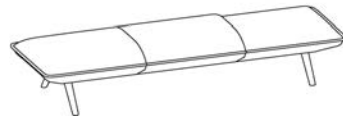

W36 – D36 – H16½" Seat

Height: 16½"

Single-Seat Bench

Polished Aluminum or Powder Coat Legs

W45¼" D28¾" H16½"

Seat Height: 16½"

Two-Seat Bench

Polished Aluminum or Powder Coat Legs

W58½" D28¾" H16½"

Seat Height: 16½"

Corner Bench

Polished Aluminum or Powder Coat Legs

W80½" D40¼" H16½"

Seat Height: 16½"

Two-Seat Bench, End Table Insert

Polished Aluminum or Powder Coat Legs

Oak or Walnut Veneer Table

W86¼" D28¾" H16½"

Seat Height: 16½"

Three-Seat Bench

Polished Aluminum or Powder Coat Legs

Oak or Walnut Veneer Table

W87¼" D28¾" H16½"

Seat Height: 16½"

BERNHARDT | design

Luca

Luca Nichetto

Three-Seat Bench, End Table Insert

Polished Aluminum or Powder Coat Legs

Oak or Walnut Veneer Table

W115 $\frac{1}{4}$ " D28 $\frac{3}{4}$ " H16 $\frac{1}{2}$ "

Seat Height: 16 $\frac{1}{2}$ "