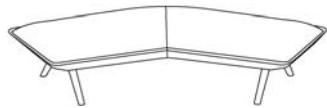

W36 – D36 – H16½" Seat

Height: 16½"

Single-Seat Bench

Polished Aluminum or Powder Coat Legs

W45¼" D28¾" H16½"

Seat Height: 16½"

Two-Seat Bench

Polished Aluminum or Powder Coat Legs

W58½" D28¾" H16½"

Seat Height: 16½"

Corner Bench

Polished Aluminum or Powder Coat Legs

W80½" D40¼" H16½"

Seat Height: 16½"

Two-Seat Bench, End Table Insert

Polished Aluminum or Powder Coat Legs

Oak or Walnut Veneer Table

W86¼" D28¾" H16½"

Seat Height: 16½"

Three-Seat Bench

Polished Aluminum or Powder Coat Legs

Oak or Walnut Veneer Table

W87¼" D28¾" H16½"

Seat Height: 16½"

BERNHARDT | design

Luca

Luca Nichetto

Three-Seat Bench, End Table Insert

Polished Aluminum or Powder Coat Legs

Oak or Walnut Veneer Table

W115 $\frac{1}{4}$ " D28 $\frac{3}{4}$ " H16 $\frac{1}{2}$ "

Seat Height: 16 $\frac{1}{2}$ "