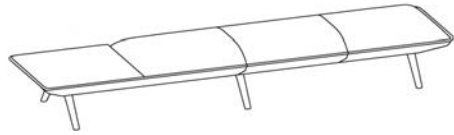

W36 – D36 – H16½" Seat

Height: 16½"

Single-Seat Bench

Polished Aluminum or Powder Coat Legs

W45¼" D28¾" H16½"

Seat Height: 16½"

Two-Seat Bench

Polished Aluminum or Powder Coat Legs

W58½" D28¾" H16½"

Seat Height: 16½"

Corner Bench

Polished Aluminum or Powder Coat Legs

W80½" D40¼" H16½"

Seat Height: 16½"

Two-Seat Bench, End Table Insert

Polished Aluminum or Powder Coat Legs

Oak or Walnut Veneer Table

W86¼" D28¾" H16½"

Seat Height: 16½"

Three-Seat Bench

Polished Aluminum or Powder Coat Legs

Oak or Walnut Veneer Table

W87¼" D28¾" H16½"

Seat Height: 16½"

BERNHARDT | design

Luca

Luca Nichetto

Three-Seat Bench, End Table Insert

Polished Aluminum or Powder Coat Legs

Oak or Walnut Veneer Table

W115 $\frac{1}{4}$ " D28 $\frac{3}{4}$ " H16 $\frac{1}{2}$ "

Seat Height: 16 $\frac{1}{2}$ "