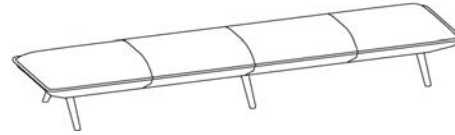

W58½" D28¾" H16½"

Seat Height: 16½"

Corner Bench

Polished Aluminum or Powder Coat Legs

W80½" D40¼" H16½"

Seat Height: 16½"

Two-Seat Bench, End Table Insert

Polished Aluminum or Powder Coat Legs

Oak or Walnut Veneer Table

W86¼" D28¾" H16½"

Seat Height: 16½"

Three-Seat Bench

Polished Aluminum or Powder Coat Legs

Oak or Walnut Veneer Table

W87¼" D28¾" H16½"

Seat Height: 16½"

BERNHARDT | design

Luca

Luca Nichetto

Three-Seat Bench, End Table Insert

Polished Aluminum or Powder Coat Legs

Oak or Walnut Veneer Table

W115 $\frac{1}{4}$ " D28 $\frac{3}{4}$ " H16 $\frac{1}{2}$ "

Seat Height: 16 $\frac{1}{2}$ "

Four-Seat Bench

Polished Aluminum or Powder Coat Legs

W117" D28 $\frac{3}{4}$ " H16 $\frac{1}{2}$ "

Seat Height: 16 $\frac{1}{2}$ "