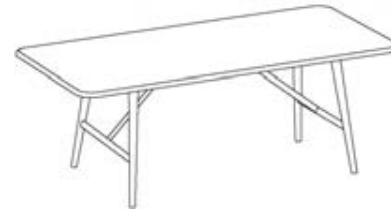

### Round

Solid Ash Base

W42 – 48" D42 – 48" H29½"

### Square

Solid Ash Base

W36 – 42" D36 – 42" H29½"