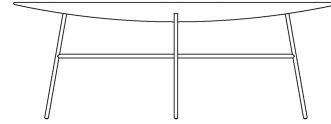

BERNHARDT | design

Bassa

Claudia Surrage + Christian Cowper

BERNHARDT | design

Bassa

Claudia Surrage + Christian Cowper

Solid Ash or Spun Metal Top
Stainless Steel, Brass, or Powder Coat
Base W16" D16" H17"

Solid Ash or Spun Metal Top
Stainless Steel, Brass, or Powder Coat
Base W20" D20" H18"

Solid Ash or Spun Metal Top
Stainless Steel, Brass, or Powder Coat
Base W42" D42" H15"