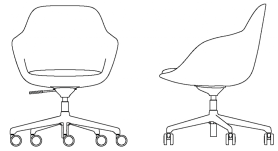

**BERNHARDT** | design

**Chantal**

Noé Duchaufour-Lawrance

BERNHARDT | design

### Adjustable Height

Polished Aluminum or Matte Black Base

W24" D25" H33 – 37"

Seat Height: 18 $\frac{1}{4}$  – 22 $\frac{1}{4}$ "

Arm Height: 25 $\frac{1}{4}$  – 29 $\frac{1}{4}$ "