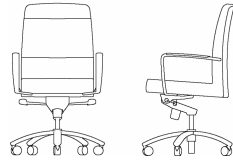

BERNHARDT | design

Rice

BERNHARDT | design

Rice

Mid Back

Adjustable Height

Inset Upholstered Arm Pads

W25" D24³/₄" H37 – 40"

Seat Height: 17¹/₄ – 20¹/₄"

Arm Height: 24 – 27"

High Back

Adjustable Height

Inset Upholstered Arm Pads

W25" D24³/₄" H40 – 43"

Seat Height: 17¹/₄ – 20¹/₄"

Arm Height: 24 – 27"