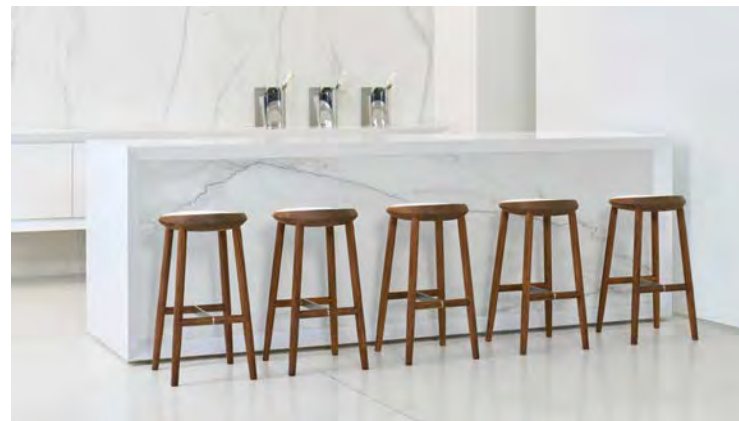

BERNHARDT | design

Largo

Noé Duchaufour-Lawrance

BERNHARDT | design

Largo

Noé Duchaufour-Lawrance

Counter Height

Upholstered Seat

Solid Walnut, Brushed Stainless Steel

W16½" D16½" H26⅝"

Seat Height: 26⅙"

Bar Height

Upholstered Seat

Solid Walnut, Brushed Stainless Steel

W16½" D16½" H30¾"

Seat Height: 30"