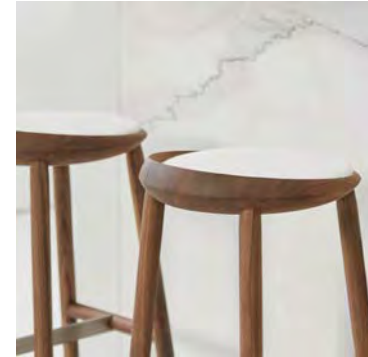

BERNHARDT | design

Largo

Noé Duchaufour-Lawrance

BERNHARDT | design

Largo

Noé Duchaufour-Lawrance

Counter Height

Upholstered Seat

Solid Walnut, Brushed Stainless Steel

W16½" D16½" H26⅝"

Seat Height: 26⅙"

Bar Height

Upholstered Seat

Solid Walnut, Brushed Stainless Steel

W16½" D16½" H30¾"

Seat Height: 30"