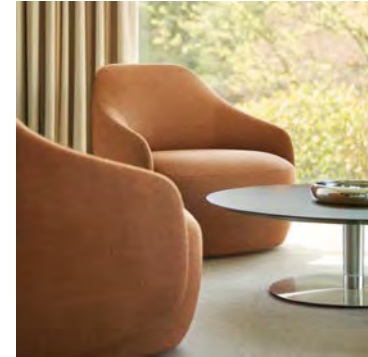

BERNHARDT | design

Prelude

Claudia + Harry Washington