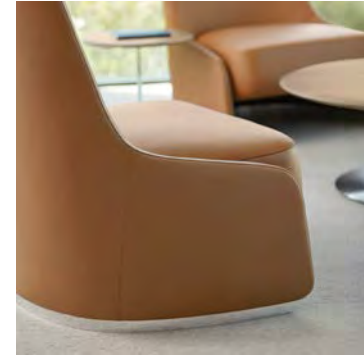

BERNHARDT | design
RKC

Terry Crews

BERNHARDT | design

RKC

Terry Crews

Polished Aluminum or Powder Coat

Base

W34½" D33¾" H40"

Seat Height: 17¼"