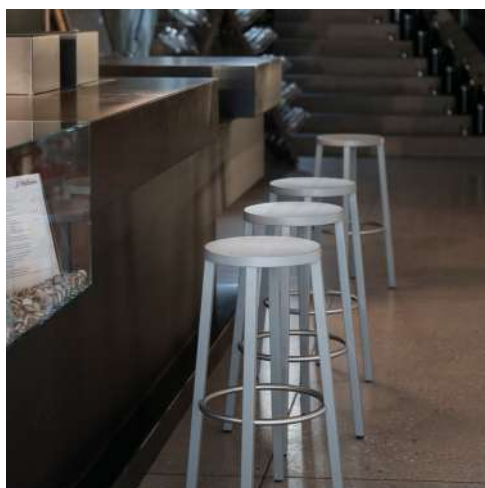

BERNHARDT | design

Blocco by **PLANK**

Naoto Fukasawa

BERNHARDT | design

Blocco by **PLANK**

Naoto Fukasawa

Counter Height

Solid Ash, Oak, or Walnut

Satin or Polished Aluminum

W13³/₈" D17³/₄" H24³/₄"

Seat Height: 24³/₄"

Bar Height

Solid Ash, Oak, or Walnut

Satin or Polished Aluminum

W13³/₈" D18⁷/₈" H29⁷/₈"

Seat Height: 29⁷/₈"