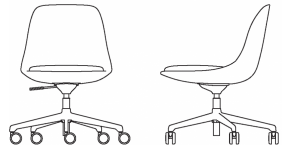

BERNHARDT | design

Chloe

Noé Duchaufour-Lawrance

BERNHARDT | design

Chloe

Noé Duchaufour-Lawrance

Adjustable Height

Polished Aluminum or Matte Black Base

W20 $\frac{1}{4}$ " D24 $\frac{3}{4}$ " H33 – 37"

Seat Height: 18 $\frac{1}{4}$ – 22 $\frac{1}{4}$ "