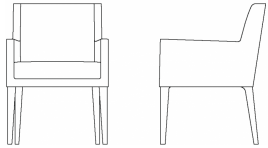

BERNHARDT | design

Claris

Jephson Robb

BERNHARDT | design

Claris

Jephson Robb

Solid Maple Base, Upholstered Seat
and Back

W23³/₄" D24⁷/₈" H32³/₄"

Seat Height: 19¹/₄"

Arm Height: 24¹/₂"