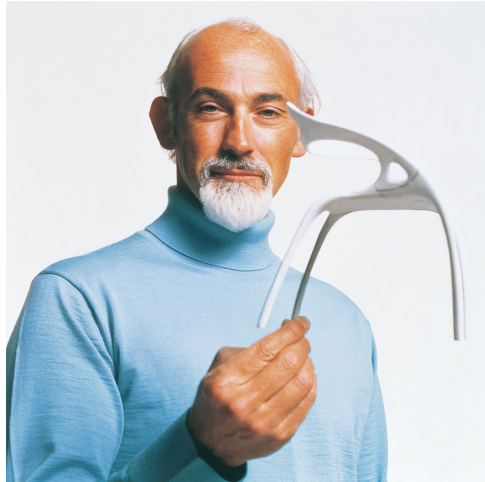

BERNHARDT | design

Go

Ross Lovegrove

BERNHARDT | design

Go

Ross Lovegrove

Stacking Chair

Silver Powder Coated Magnesium

Frame

Polypropylene Seat

W23" D27" H30½"

Seat Height: 18"

Arm Height: 25"