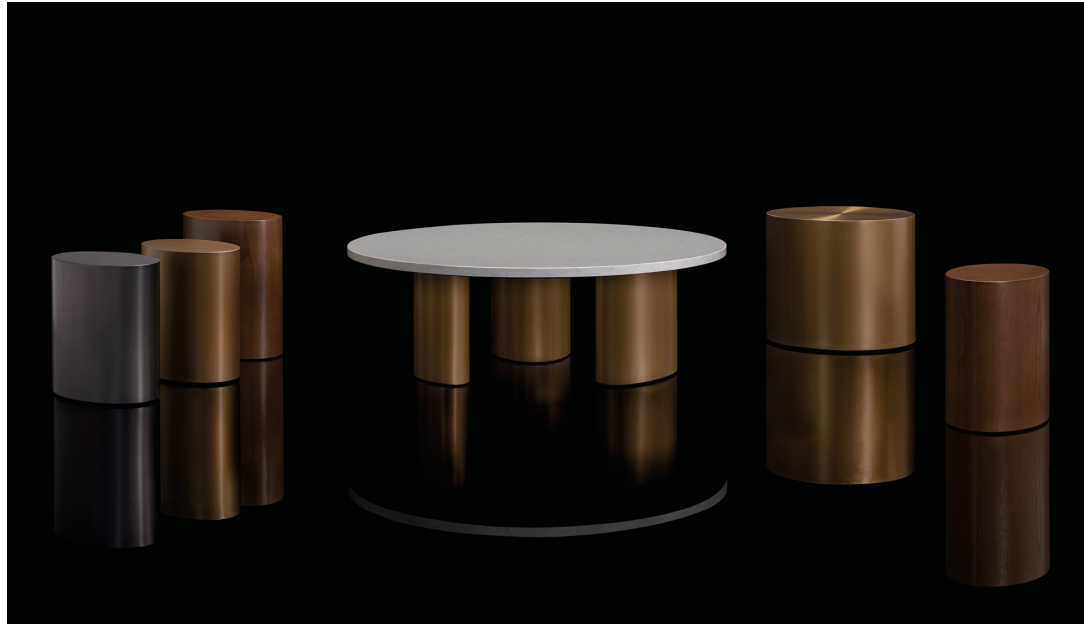

BERNHARDT | design

Marlowe

Claudia Surrage + Christian Cowper

BERNHARDT | design

Marlowe

Claudia Surrage + Christian Cowper

Oval Drum

Ash Veneer, Brushed Brass,
or Brushed Graphite

W16" D10¼" H16"

Oval Drum

Ash Veneer, Brushed Brass,
or Brushed Graphite

W16½" D10¾" H18"

Round Drum

Ash Veneer, Brushed Brass,
or Brushed Graphite

W20½" D20½" H17¼"

3 Column Base

Ash Veneer or Quartz Top
Brushed Graphite or Brass

Base

W48 – 54" D48 – 54"

H15"