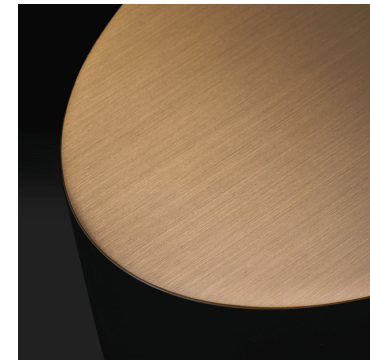

BERNHARDT | design

Marlowe

Claudia Surrage + Christian Cowper

BERNHARDT | design

Marlowe

Claudia Surrage + Christian Cowper

Oval Drum

Ash Veneer, Brushed Brass,
or Brushed Graphite

W16" D10¼" H16"

Oval Drum

Ash Veneer, Brushed Brass,
or Brushed Graphite

W16½" D10¾" H18"

Round Drum

Ash Veneer, Brushed Brass,
or Brushed Graphite

W20½" D20½" H17¼"

3 Column Base

Ash Veneer or Quartz Top
Brushed Graphite or Brass

Base

W48 – 54" D48 – 54"

H15"