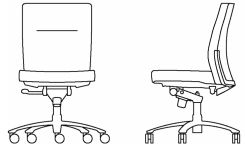

BERNHARDT | design

Pilot

Zero 1

BERNHARDT | design

Pilot

Zero 1

Armless Mid Back

Adjustable Height

W29½" D26" H37 – 39½"

Seat Height: 17½ – 20"

Mid Back

Adjustable Height

Upholstered Arm Pads

W29½" D26" H37 – 39½"

Seat Height: 17½ – 20"

Seat Height: 24¾ – 27½"

High Back

Adjustable Height

Upholstered Arm Pads

W29½" D26" H40½ – 43"

Seat Height: 17½ – 20"

Seat Height: 24¾ – 27½"