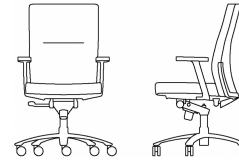

W29½" D26" H37 – 39½"

Seat Height: 17½ – 20"

Mid Back

Adjustable Height

Upholstered Arm Pads

W29½" D26" H37 – 39½"

Seat Height: 17½ – 20"

Seat Height: 24¾ – 27½"

High Back

Adjustable Height

Upholstered Arm Pads

W29½" D26" H40½ – 43"

Seat Height: 17½ – 20"

Seat Height: 24¾ – 27½"