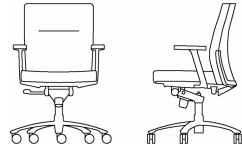

BERNHARDT | design

Pilot

Zero 1

BERNHARDT | design

Pilot

Zero 1

Armless Mid Back

Adjustable Height

W29½" D26" H37 – 39½"

Seat Height: 17½ – 20"

Mid Back

Adjustable Height

Upholstered Arm Pads

W29½" D26" H37 – 39½"

Seat Height: 17½ – 20"

Seat Height: 24¾ – 27½"

High Back

Adjustable Height

Upholstered Arm Pads

W29½" D26" H40½ – 43"

Seat Height: 17½ – 20"

Seat Height: 24¾ – 27½"