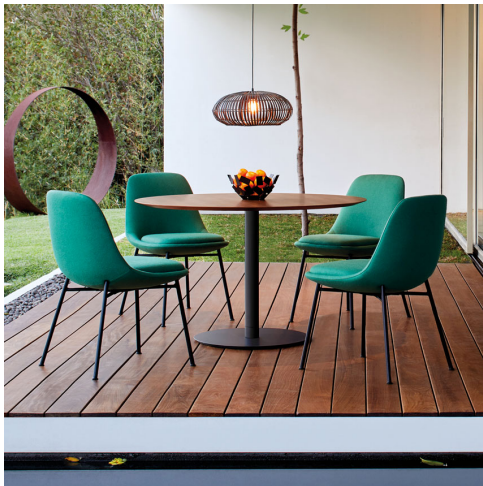

BERNHARDT | design

Quiet

Jephson Robb

BERNHARDT | design

Quiet

Jephson Robb

Round

Mid Height

Round or Square Base

W30 – 48" D30 – 48"

H23³/₄"

Square

Mid Height

Round or Square Base

W30 – 42" D30 – 42"

H23³/₄"

Round

Conference Height

Round or Square Base

W30 – 48" D30 – 48"

H29"

Square

Conference Height

Round or Square Base

W30 – 42" D30 – 42"

H29"

Round

Bar Height

Round or Square Base

W27 – 30" D27 – 30"

H42"

Square