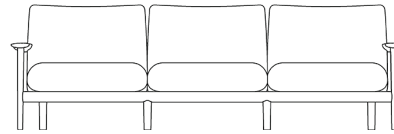

BERNHARDT | design

Ravel

Claudio Bellini

BERNHARDT | design

Ravel

Claudio Bellini

Lounge

Solid Ash or Walnut Frame

W35" D34" H30⁵/₈"

Seat Height: 17¹/₄"

Arm Height: 21³/₄"

Three-Seat Sofa

Solid Ash or Walnut Frame

W98" D34" H30⁵/₈"

Seat Height: 17¹/₄"

Arm Height: 21³/₄"