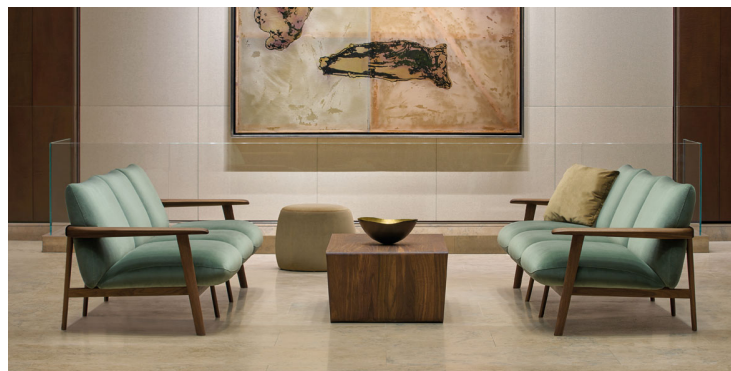

BERNHARDT | design

Ravel

Claudio Bellini

BERNHARDT | design

Ravel

Claudio Bellini

Lounge

Solid Ash or Walnut Frame

W35" D34" H30⁵/₈"

Seat Height: 17¹/₄"

Arm Height: 21³/₄"

Three-Seat Sofa

Solid Ash or Walnut Frame

W98" D34" H30⁵/₈"

Seat Height: 17¹/₄"

Arm Height: 21³/₄"