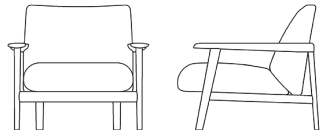

BERNHARDT | design

Ravel

Claudio Bellini

BERNHARDT | design

Ravel

Claudio Bellini

Lounge

Solid Ash or Walnut Frame

W35" D34" H30⁵/₈"

Seat Height: 17¹/₄"

Arm Height: 21³/₄"

Three-Seat Sofa

Solid Ash or Walnut Frame

W98" D34" H30⁵/₈"

Seat Height: 17¹/₄"

Arm Height: 21³/₄"