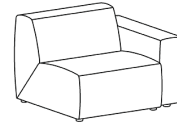

W32³/₄" D37¹/₄" H28³/₄"

Seat Height: 16"

Single Seat Module

Left Arm Facing

W40⁷/₈" D37¹/₄" H28³/₄"

Seat Height: 16"

Arm Height: 23"

Single Seat Module

Right Arm Facing

W40⁷/₈" D37¹/₄" H28³/₄"

Seat Height: 16"

Arm Height: 23"

90° Connector Module

Armless

W38¹/₂" D38¹/₂" H28³/₄"

Seat Height: 16"