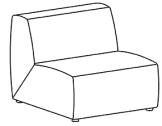

BERNHARDT | design

Valentina

Claudia + Harry Washington

BERNHARDT | design

Valentina

Claudia + Harry Washington

Lounge Module

Armless

W32³/₄" D37¹/₄" H28³/₄"

Seat Height: 16"

Single Seat Module

Left Arm Facing

W40⁷/₈" D37¹/₄" H28³/₄"

Seat Height: 16"

Arm Height: 23"

Single Seat Module

Right Arm Facing

W40⁷/₈" D37¹/₄" H28³/₄"

Seat Height: 16"

Arm Height: 23"

90° Connector Module

Armless

W38¹/₂" D38¹/₂" H28³/₄"

Seat Height: 16"

45° Connector Module

Armless

W45¹/₂" D40" H28³/₄"

Seat Height: 16"

Ottoman

Glides

W32" D23¹/₂" H15¹/₄"

Seat Height: 15¹/₄"