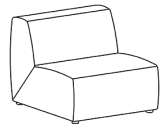

BERNHARDT | design

Valentina

Claudia + Harry Washington

BERNHARDT | design

Valentina

Claudia + Harry Washington

Lounge Module

Armless

W32³/₄" D37¹/₄" H28³/₄"

Seat Height: 16"

Single Seat Module

Left Arm Facing

W40⁷/₈" D37¹/₄" H28³/₄"

Seat Height: 16"

Arm Height: 23"

Single Seat Module

Right Arm Facing

W40⁷/₈" D37¹/₄" H28³/₄"

Seat Height: 16"

Arm Height: 23"

90° Connector Module

Armless

W38¹/₂" D38¹/₂" H28³/₄"

Seat Height: 16"

45° Connector Module

Armless

W45¹/₂" D40" H28³/₄"

Seat Height: 16"

Ottoman

Glides

W32" D23¹/₂" H15¹/₄"

Seat Height: 15¹/₄"