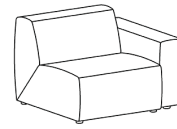

W32³/₄" D37¹/₄" H28³/₄"

Seat Height: 16"

Single Seat Module

Left Arm Facing

W40⁷/₈" D37¹/₄" H28³/₄"

Seat Height: 16"

Arm Height: 23"

Single Seat Module

Right Arm Facing

W40⁷/₈" D37¹/₄" H28³/₄"

Seat Height: 16"

Arm Height: 23"

90° Connector Module

Armless

W38¹/₂" D38¹/₂" H28³/₄"

Seat Height: 16"