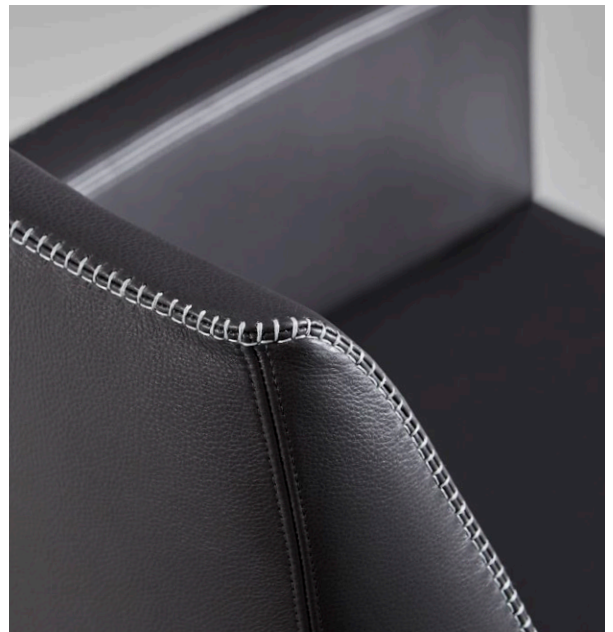

cardan

555, 555L Cardan
w27½" d27½" h34-37"
w699 d699 h864-940mm
seat height: 17¾-20¾" 451-527mm
arm height: 22¼-25¼" 565-641mm

555K, 555KL Cardan
w27½" d27½" h34-37"
w699 d699 h864-940mm
seat height: 17¾-20¾" 451-527mm
arm height: 22¼-25¼" 565-641mm

cardan

Cardan - Product Overview

For details see price list

555K, 555KL - Matte Black
555, 555L - Polished Aluminum

W 27½
D 27½
H 34 - 37
SH 17¾ - 20¾
AH 22¼ - 25¼