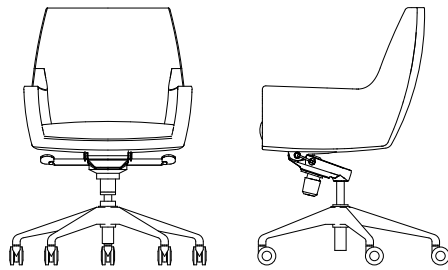

cardan

555, 555L Cardan
w27½" d27½" h34-37"
w699 d699 h864-940mm
seat height: 17¾-20¾" 451-527mm
arm height: 22¼-25¼" 565-641mm

555K, 555KL Cardan
w27½" d27½" h34-37"
w699 d699 h864-940mm
seat height: 17¾-20¾" 451-527mm
arm height: 22¼-25¼" 565-641mm

cardan

Cardan - Product Overview

For details see price list

555K, 555KL - Matte Black
555, 555L - Polished Aluminum

W 27½
D 27½
H 34 - 37
SH 17¾ - 20¾
AH 22¼ - 25¼