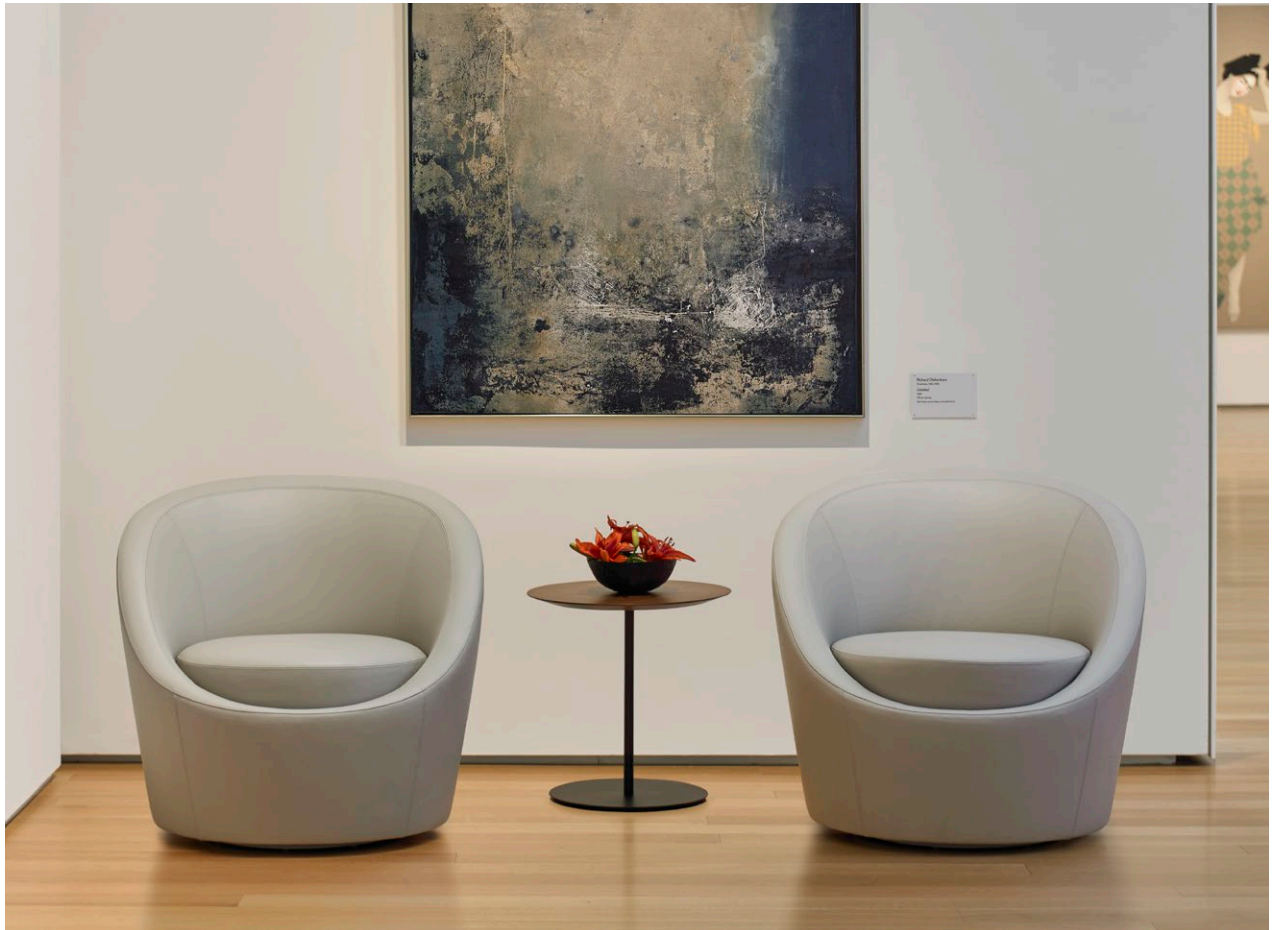

lily - terry crews

3302, 3303 Lily
w30 $\frac{7}{8}$ " d30" h28 $\frac{5}{8}$ "
w784 d762 h727mm
seat height: 16 $\frac{1}{4}$ " 413mm

3304 Lily
w30 $\frac{7}{8}$ " d30" h28 $\frac{3}{4}$ "
w784 d762 h730mm
seat height: 16 $\frac{3}{8}$ " 416mm