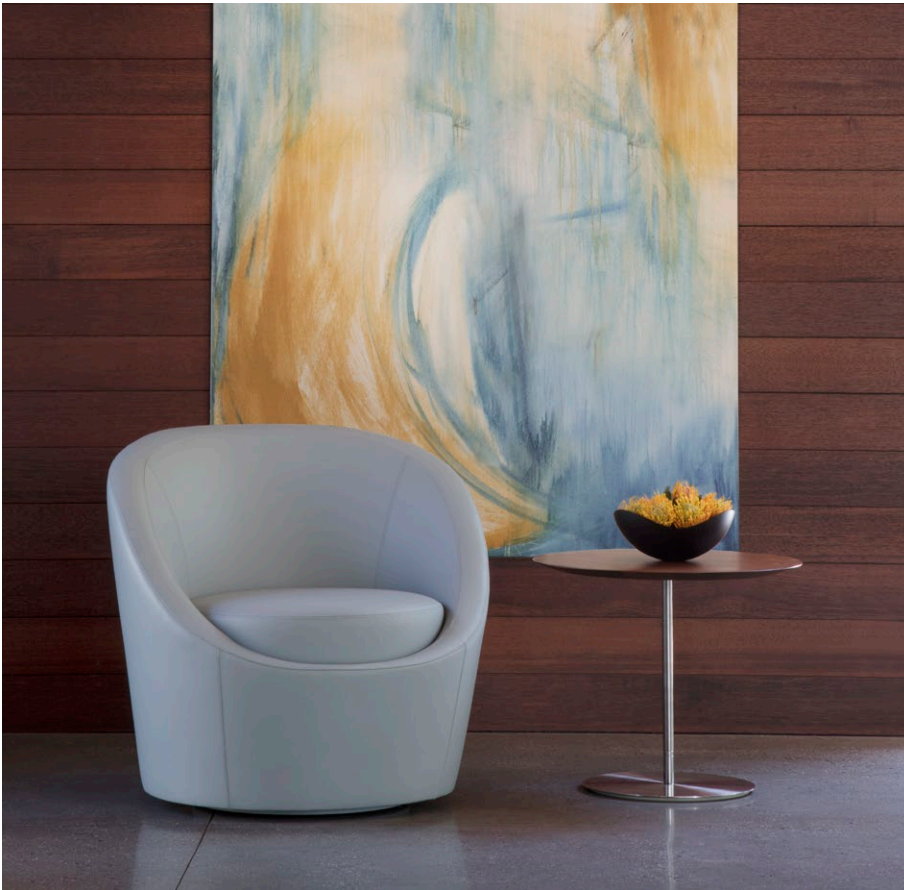

lily - terry crews

3302, 3303 Lily
w30 $\frac{7}{8}$ " d30" h28 $\frac{5}{8}$ "
w784 d762 h727mm
seat height: 16 $\frac{1}{4}$ " 413mm

3304 Lily
w30 $\frac{7}{8}$ " d30" h28 $\frac{3}{4}$ "
w784 d762 h730mm
seat height: 16 $\frac{3}{8}$ " 416mm