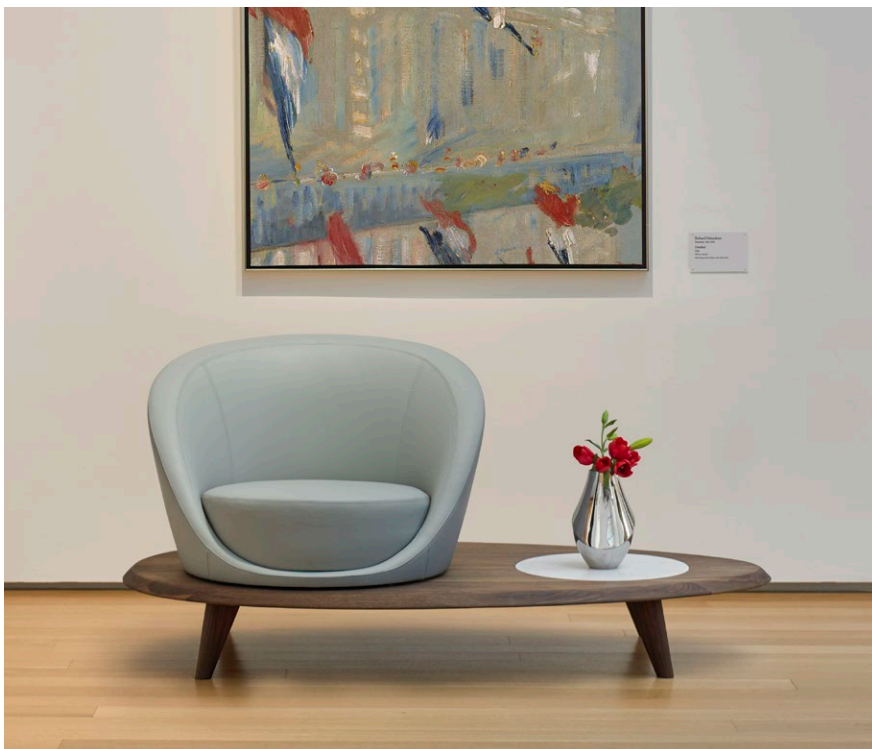

lilypad - terry crews

lilypad - terry crews

3306RA, 3306RB Lilypad
w60" d33" h29"
w1524 d838 h737mm
seat height: 16" 406mm

3307LA, 3307LB Lilypad
w60" d33" h29"
w1524 d838 h737mm
seat height: 16" 406mm

lily pad - terry crews

lily pad - terry crews