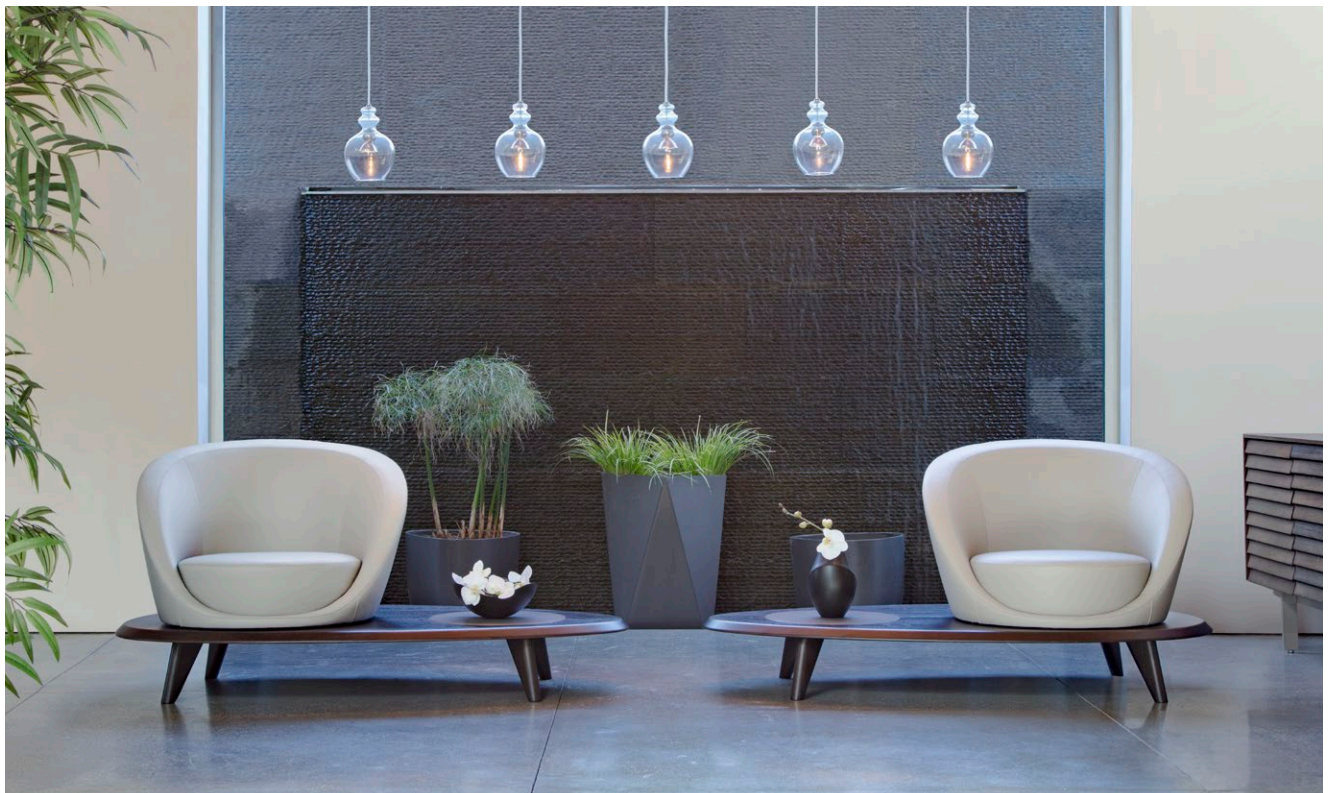

lilypad - terry crews

lilypad - terry crews

3306RA, 3306RB Lilypad
w60" d33" h29"
w1524 d838 h737mm
seat height: 16" 406mm

3307LA, 3307LB Lilypad
w60" d33" h29"
w1524 d838 h737mm
seat height: 16" 406mm

lily pad - terry crews

lily pad - terry crews