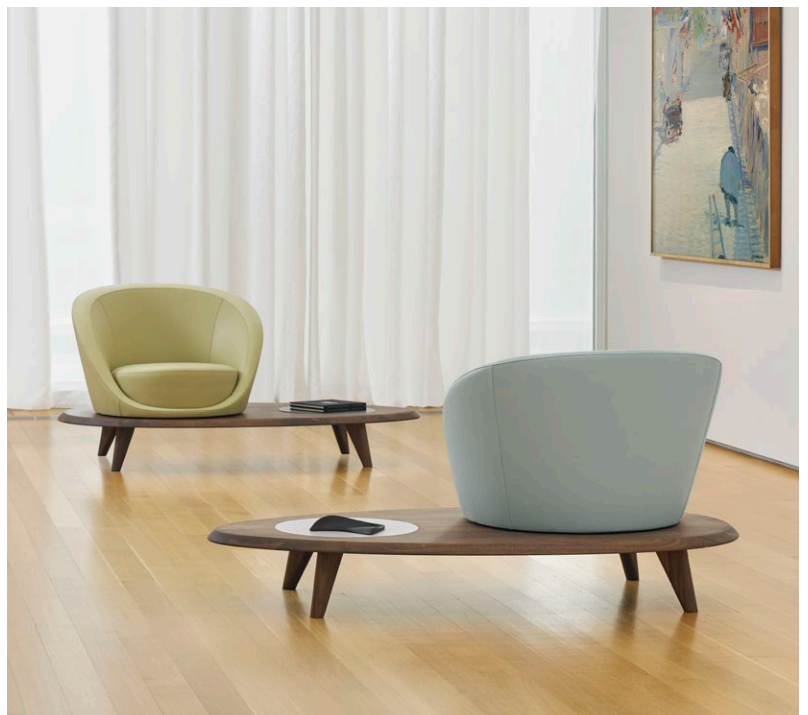

lilypad - terry crews

lilypad - terry crews

3306RA, 3306RB Lilypad
w60" d33" h29"
w1524 d838 h737mm
seat height: 16" 406mm

3307LA, 3307LB Lilypad
w60" d33" h29"
w1524 d838 h737mm
seat height: 16" 406mm

lily pad - terry crews

lily pad - terry crews