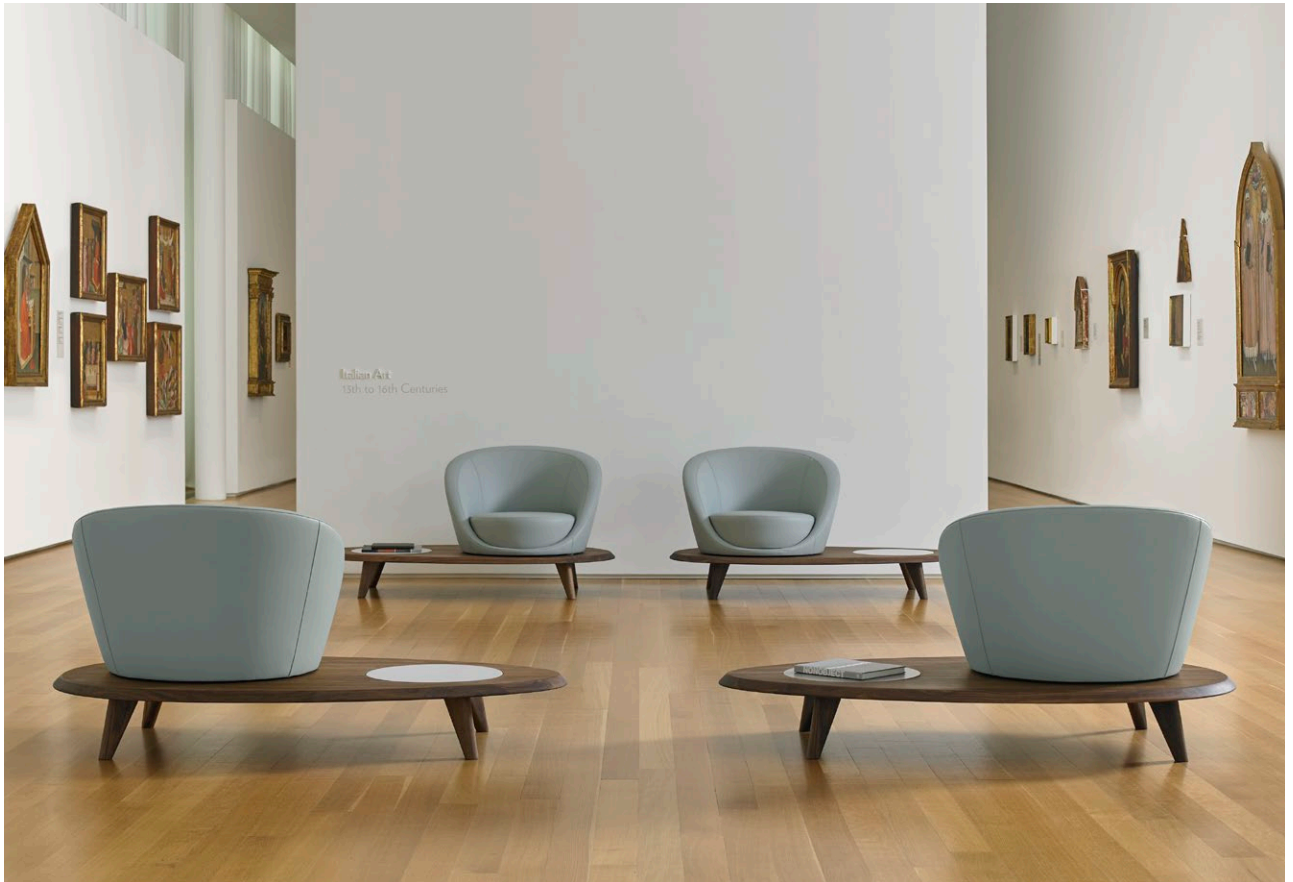

lilypad - terry crews

lilypad - terry crews

3306RA, 3306RB Lilypad
w60" d33" h29"
w1524 d838 h737mm
seat height: 16" 406mm

3307LA, 3307LB Lilypad
w60" d33" h29"
w1524 d838 h737mm
seat height: 16" 406mm

lily pad - terry crews

lily pad - terry crews