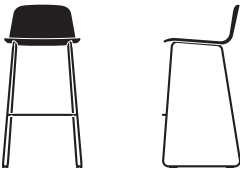

	Seat Height	Arm Height	W	D	H	Fabric	Leather	Weight	Cubes/Qty
<b>mezzo 1561C</b>	26"	-	18"	18¾"	34½"	-	-	30 lbs	21.5/1
	660 mm	-	457 mm	476 mm	867 mm	-	-	14.0 kg	.61 cu

List Price

804

**1561C Counter Height Stool. Polished Chrome Frame. Oak Seat.**

List Price

845

**1561CK Counter Height Stool. Matte Black Powder Coat Frame. Oak Seat.**

**1561CW Counter Height Stool. Satin White Powder Coat Frame. Oak Seat.**

Available in all oak finishes. When specifying light finishes the natural characteristics of the wood will be visible and color will vary. Non-marring glides. Level 1 and GREENGUARD Gold certified. See terms and conditions for additional finish and environmental information.

**mezzo 1560W**

30¾"	-	18¾"	18¾"	38¾"	-	-	31 lbs	21.5/1
765 mm	-	476 mm	476 mm	972 mm	-	-	14.1 kg	.61 cu

List Price

866

**1560W Barstool. Polished Chrome Frame. Walnut Seat.**

List Price

907

**1560WK Barstool. Matte Black Powder Coat Frame. Walnut Seat.**