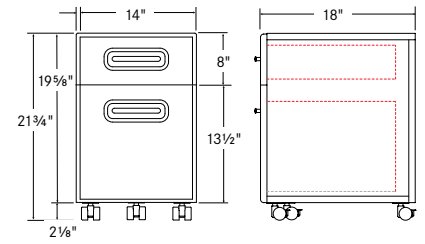

Drawer/File Front

Drawer/File Side

Door Front

Door Side

	description	sku	w	d	h	specifications	laminate
	box/file drawers specify pull finish	KDD	14	18	21 3/4	5 locking casters	\$ 850
	drawer/door left hand opening specify pull finish	KDL	14	18	21 3/4	4 locking casters	850
	drawer/door right hand opening specify pull finish	KDR	14	18	21 3/4	4 locking casters	850

specification codes example: KTS-SKU-BK

series	sku	pull
K T S -	-	CH chrome BK matte black powdercoat WH satin white