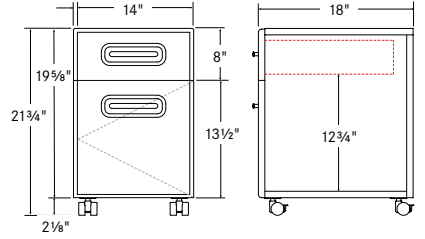

Drawer/File Front

Drawer/File Side

Door Front

Door Side

	description	sku	w	d	h	specifications	laminate
	box/file drawers specify pull finish	KDD	14	18	21 3/4	5 locking casters	\$ 850
	drawer/door left hand opening specify pull finish	KDL	14	18	21 3/4	4 locking casters	850
	drawer/door right hand opening specify pull finish	KDR	14	18	21 3/4	4 locking casters	850