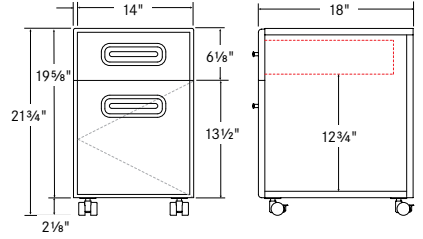

Drawer/File Front

Drawer/File Side

Door Front

Door Side

	description	sku	w	d	h	specifications	laminate
	box/file drawers specify pull finish	KDD	14	18	21 3/4	5 locking casters	\$ 876
	drawer/door left hand opening specify pull finish	KDL	14	18	21 3/4	4 locking casters	876
	drawer/door right hand opening specify pull finish	KDR	14	18	21 3/4	4 locking casters	876