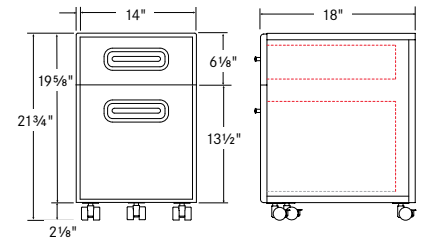

Drawer/File Front

Drawer/File Side

Door Front

Door Side

	description	sku	w	d	h	specifications	laminate
	box/file drawers specify pull finish	KDD	14	18	21 3/4	5 locking casters	\$ 876
	drawer/door left hand opening specify pull finish	KDL	14	18	21 3/4	4 locking casters	876
	drawer/door right hand opening specify pull finish	KDR	14	18	21 3/4	4 locking casters	876