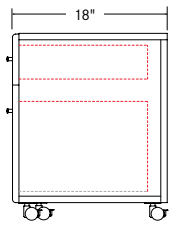

Drawer/File Front

Drawer/File Side

Door Front

Door Side

	description	sku	w	d	h	specifications	laminate
	box/file drawers specify pull finish	KDD	14	18	21 3/4	5 locking casters	\$ 876
	drawer/door left hand opening specify pull finish	KDL	14	18	21 3/4	4 locking casters	876
	drawer/door right hand opening specify pull finish	KDR	14	18	21 3/4	4 locking casters	876