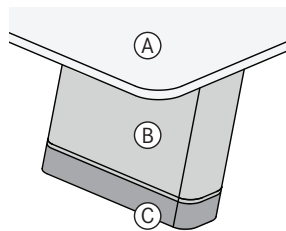

palma - claudia + harry washington

palma - claudia + harry washington

palma - claudia + harry washington

**Palma - Product Overview**

For details see price list

Table Options

- A) Top - Veneer, laminate, glass, or solid surfaces
- B) Upholstered Base - Grades 1-11 and coated textiles
- C) Solid Wood Plinth

Rectangular

Radius

Arched

Teleconference

24<sup>3</sup>/<sub>4</sub> Lounge Height  
Two Bases

L 84-120  
W 48-54

28<sup>3</sup>/<sub>4</sub> Conference Height  
Two Bases

L 84-240  
W 48-72

28<sup>3</sup>/<sub>4</sub> Conference Height  
Three Bases

L 132-240  
W 48-72