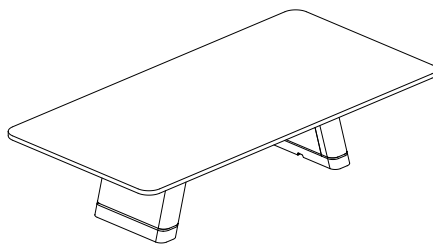

Rectangular

Radius

Arched

Teleconference

24<sup>3</sup>/<sub>4</sub> Lounge Height  
Two Bases

L 84-120  
W 48-54

28<sup>3</sup>/<sub>4</sub> Conference Height  
Two Bases

L 84-240  
W 48-72

28<sup>3</sup>/<sub>4</sub> Conference Height  
Three Bases

L 132-240  
W 48-72