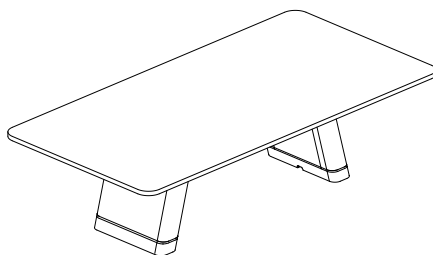

Rectangular

Radius

Arched

Teleconference

24<sup>3</sup>/<sub>4</sub> Lounge Height  
Two Bases

L 84-120  
W 48-54

28<sup>3</sup>/<sub>4</sub> Conference Height  
Two Bases

L 84-240  
W 48-72

28<sup>3</sup>/<sub>4</sub> Conference Height  
Three Bases

L 132-240  
W 48-72