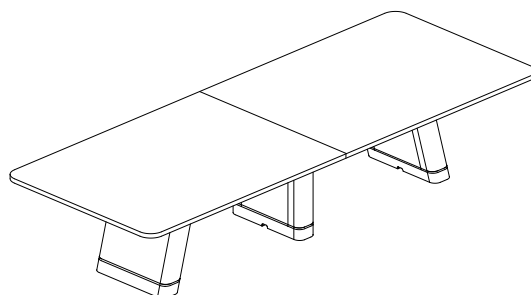

Rectangular

Radius

Arched

Teleconference

24<sup>3</sup>/<sub>4</sub> Lounge Height  
Two Bases

L 84-120  
W 48-54

28<sup>3</sup>/<sub>4</sub> Conference Height  
Two Bases

L 84-240  
W 48-72

28<sup>3</sup>/<sub>4</sub> Conference Height  
Three Bases

L 132-240  
W 48-72