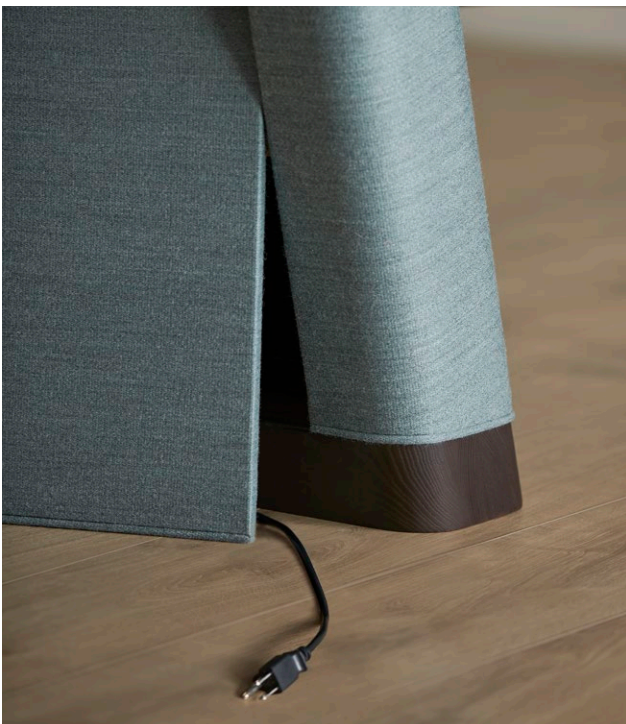

palma - claudia + harry washington

palma - claudia + harry washington

palma - claudia + harry washington

**Palma - Product Overview**

For details see price list

Table Options

- A) Top - Veneer, laminate, glass, or solid surfaces
- B) Upholstered Base - Grades 1-11 and coated textiles
- C) Solid Wood Plinth

Rectangular

Radius

Arched

Teleconference

24<sup>3</sup>/<sub>4</sub> Lounge Height  
Two Bases

L 84-120  
W 48-54

28<sup>3</sup>/<sub>4</sub> Conference Height  
Two Bases

L 84-240  
W 48-72