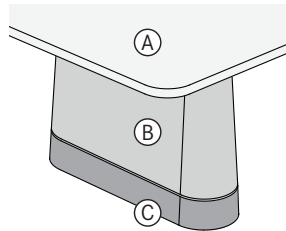

vasquez - claudia + harry washington

vasquez - claudia + harry washington

vasquez - claudia + harry washington

**Vasquez - Product Overview**

For details see price list

Table Options

- A) Top - Veneer, laminate, glass, or solid surfaces
- B) Upholstered Base - Grades 1-11 and coated textiles
- C) Solid Wood Plinth

Rectangular

Radius

Arched

Teleconference

28¼ Conference Height  
Two Bases

L 72-240  
W 48-72

28¼ Conference Height  
Three Bases

L 132-192  
W 48-72