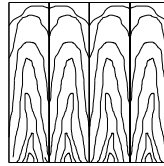

**Standard Features**

Bassa is a collection of occasional tables designed to function individually, available in three different heights ranging from 15" to 18". The Bassa collection offers two top options: solid ash and spun stainless steel brushed with a low sheen clear coat or brushed brass PVD finish. The stainless steel rod base features nylon non-marring glides and is available in three finishes: polished, brushed brass PVD, and matte black powder coat. Tables are offered in three sizes: 16", 20", and 42" in diameter.

Spun Stainless Steel Top  
Clearcoat Finish

Spun Stainless Steel Top  
Brushed Brass Finish

**Finish Selection**

A three-character sku identifies each solid wood top option as well as standard finishes. When specifying light finishes such as 836, 837, 840, 850 or 870 the color and characteristic variances of the solid wood are apparent. Therefore, exact color matches are not possible.

**Wood Selection**

**ASH Ash**

Solid Top

**Standard Finish**

805	860
836	861
837	865
839	866
840	867
845	870

**Edge Profiles**

**Solid Wood**

For 16"d and 20"d  
solid ash tops