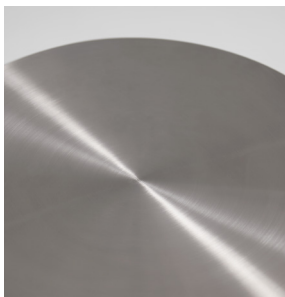

**Standard Features**

Bassa is a collection of occasional tables designed to function individually, available in three different heights ranging from 15" to 18". The Bassa collection offers two top options: solid ash and spun stainless steel brushed with a low sheen clear coat or brushed brass PVD finish. The stainless steel rod base features nylon non-marring glides and is available in three finishes: polished, brushed brass PVD, and matte black powder coat. Tables are offered in three sizes: 16", 20", and 42" in diameter.

Spun Stainless Steel Top  
Clearcoat Finish

Spun Stainless Steel Top  
Brushed Brass Finish

**Finish Selection**

A three-character sku identifies each solid wood top option as well as standard finishes. When specifying light finishes such as 836, 837, 840, 850 or 870 the color and characteristic variances of the solid wood are apparent. Therefore, exact color matches are not possible.

For 42"d solid ash tops

**Spun Stainless Steel**

For 16"d and 20"d  
stainless steel tops

For 42"d  
stainless steel tops

**Base Finish Selections**

**PS** Polished Stainless Steel

**upcharge applies**

**BK** Matte Black Powder Coat

**B1** Brushed Brass

**Note:** Metal finish colors may vary between separately ordered skus.

**Solid ash top.  
Stainless steel base.**

	description	sku	w	d	h	weight	price
	<b>round occasional table</b> 2" thick top solid ash top stainless steel base	D12	16	16	17	18	\$ 1000
	<b>round occasional table</b> 2" thick top solid ash top stainless steel base	D53	20	20	18	24	1100