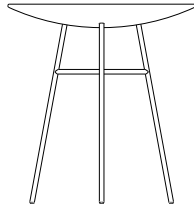

bassa - claudia surrage + christian cowper

bassa - claudia surrage + christian cowper

bassa - claudia surrage + christian cowper

bassa - claudia surrage + christian cowper

bassa - claudia surrage + christian cowper

Bassa - Product Overview

For details see price list

Top - Spun Stainless Steel,
Spun Brass, or Solid Ash

Base - Stainless Steel,
Brass, or Matte Black

D12, S12, R12

W 16
D 16
H 17

D53, S53, R53

W 20
D 20
H 18

DB0, SB0, RB0

W 42
D 42
H 15