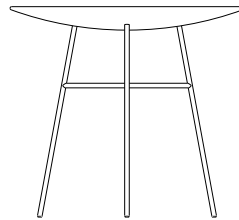

Bassa - Product Overview

For details see price list

Top - Spun Stainless Steel,
Spun Brass, or Solid Ash

Base - Stainless Steel,
Brass, or Matte Black

D12, S12, R12

W 16
D 16
H 17

D53, S53, R53

W 20
D 20
H 18

DB0, SB0, RB0

W 42
D 42
H 15