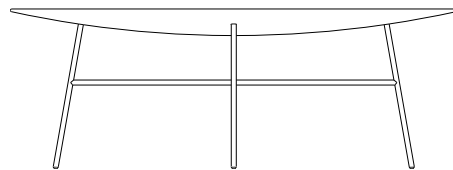

Bassa - Product Overview

For details see price list

Top - Spun Stainless Steel,
Spun Brass, or Solid Ash

Base - Stainless Steel,
Brass, or Matte Black

D12, S12, R12

W 16
D 16
H 17

D53, S53, R53

W 20
D 20
H 18

DB0, SB0, RB0

W 42
D 42
H 15