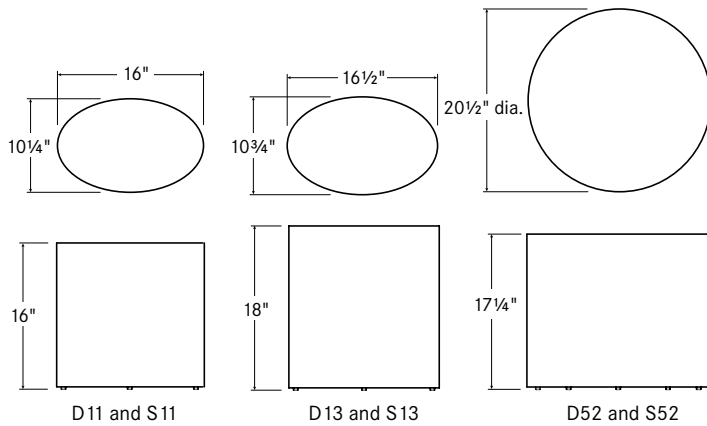

Drum Tables Overview

Finish Selections

When specifying light finishes the natural characteristics of the wood will be visible and color will vary. Therefore, exact color matches are not possible.

Veneer Selection

ASH Ash

ASH Ash

Standard Finish

871	860	870
837	836	861
865	805	866
872	839	845

Metal Base Finish Selections

- **BB** Brushed Graphite
- **B1** Brushed Brass

Note: Metal finish colors may vary between separately ordered skus.