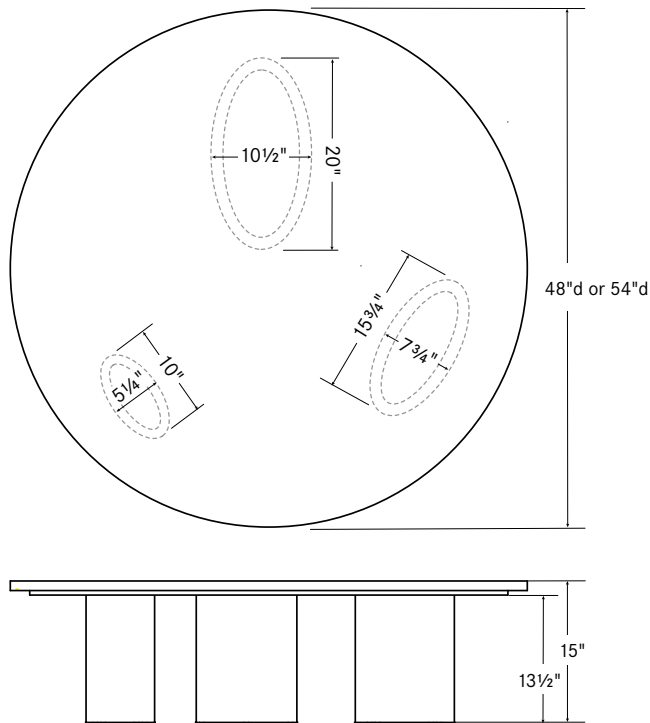

Coffee Tables Overview

Finish Selections

When specifying light finishes the natural characteristics of the wood will be visible and color will vary. Therefore, exact color matches are not possible.

Veneer Selection

Top Selection

ASH Ash

ASH Ash

Standard Finish

871	860	870
837	836	861
865	805	866
872	839	845

Solid Surface Selection - Tops Only

MSI Surfaces Quartz - www.msisurfaces.com

Edge Profiles

Veneer

Quartz

Base Finish Selections

- **BB** Brushed Graphite
- **B1** Brushed Brass

Note: Metal finish colors may vary between separately ordered skus.