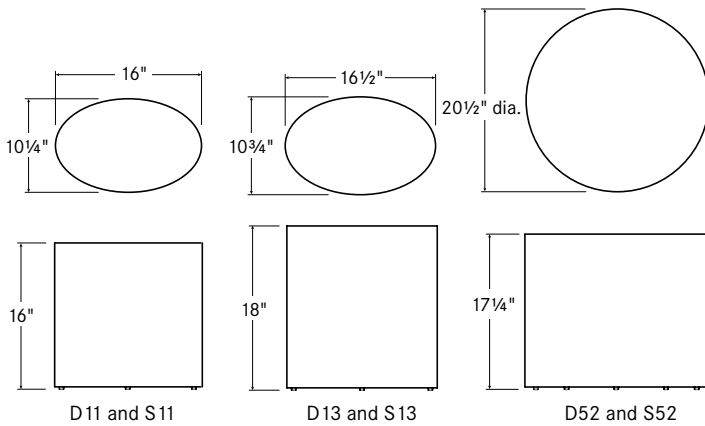

Drum Tables Overview

Finish Selections

A three-character sku identifies each wood veneer option as well as standard finishes. When specifying light finishes such as 836, 837, 840, 850 or 870 the color and characteristic variances of the veneer are apparent. Therefore, exact color matches are not possible.

Veneer Selection

ASH Ash

Standard Finish

805	860
836	861
837	865
839	866
840	867
845	870

Metal Base Finish Selections

- **BB** Brushed Graphite
- **B1** Brushed Brass

Note: Metal finish colors may vary between separately ordered skus.