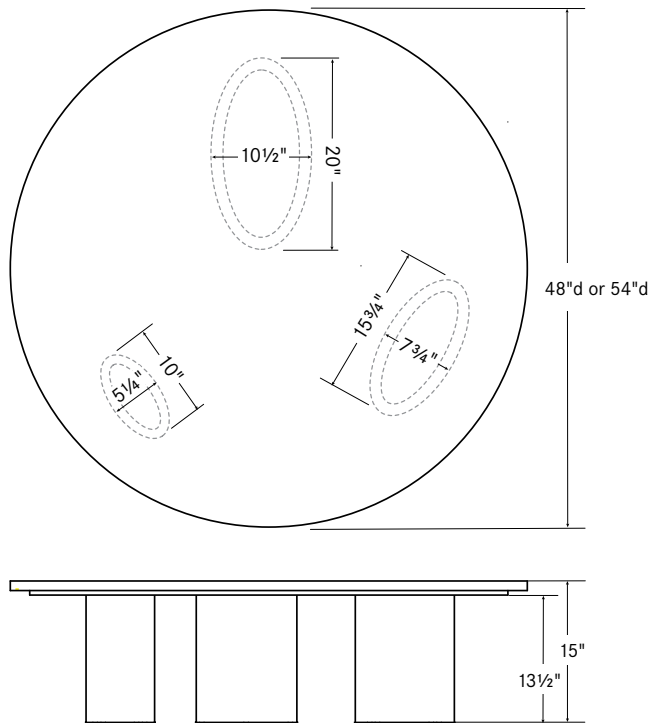

Coffee Tables Overview

Finish Selections

A three-character sku identifies each wood veneer option as well as standard finishes. When specifying light finishes such as 836, 837, 840, 850, 867 or 870 the color and characteristic variances of the veneer are apparent. Therefore, exact color matches are not possible.

Top Selection

ASH Ash

Standard Finish

805	860
836	861
837	865
839	866
840	867
845	870

Solid Surface Selection - Tops Only

MSI Surfaces Quartz - www.msisurfaces.com

Edge Profiles

Veneer

Quartz

Base Finish Selections

- **BB** Brushed Graphite
- **B1** Brushed Brass

Note: Metal finish colors may vary between separately ordered skus.