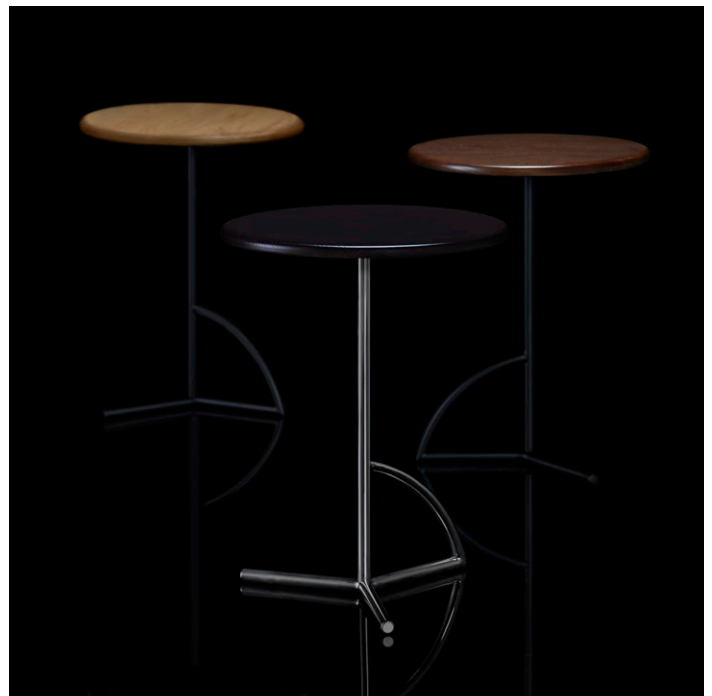

gwyn - claudia surrage + christian cowper

gwyn - claudia surrage + christian cowper

gwyn - claudia surrage + christian cowper

gwyn - claudia surrage + christian cowper

Gwyn - Product Overview

For details see price list

Top - Solid Ash or Laminate

Base - Polished Stainless
Matte Black, or Satin White

L38, D38

W 18

D 18

H 23½