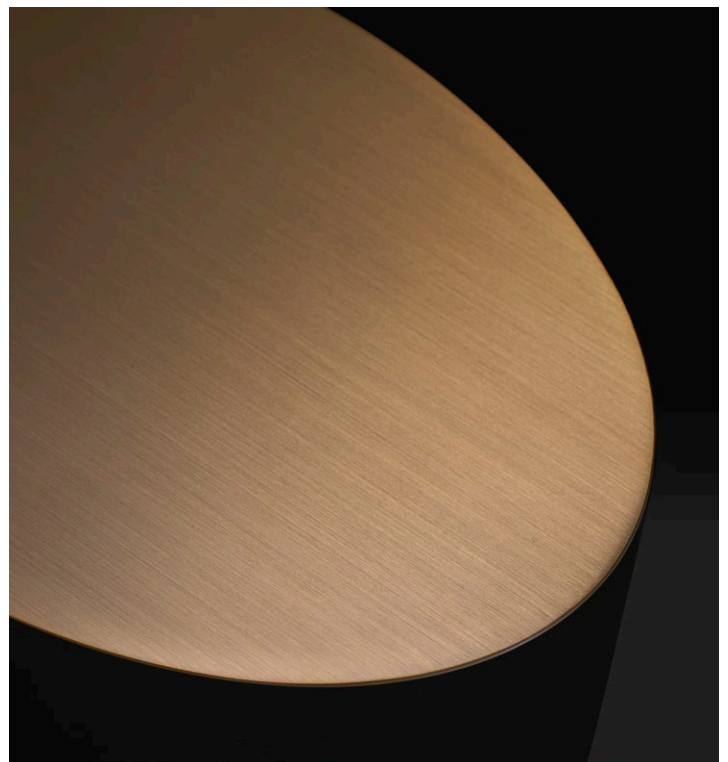

marlowe - claudia surrage + christian cowper

marlowe - claudia surrage + christian cowper

marlowe - claudia surrage + christian cowper

marlowe - claudia surrage + christian cowper

marlowe - claudia surrage + christian cowper

Marlowe - Product Overview

For details see price list

Oval Drum
Brushed Brass,
Brushed Graphite,
or Ash Veneer

W 16½	W 16
D 10¾	D 10¾
H 18	H 16

Round Drum
Brushed Brass,
Brushed Graphite,
or Ash Veneer

W 20½
D 20½
H 17¼

Top - Ash Veneer or Quartz
Base - Brushed Brass
or Brushed Graphite

W 48	W 54
D 48	D 54
H 15	H 15