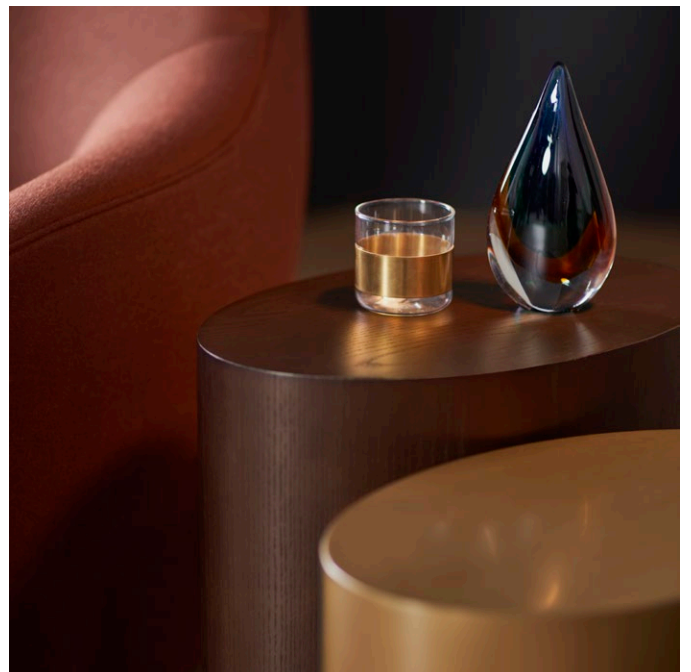

marlowe - claudia surrage + christian cowper

marlowe - claudia surrage + christian cowper

marlowe - claudia surrage + christian cowper

marlowe - claudia surrage + christian cowper

marlowe - claudia surrage + christian cowper

Marlowe - Product Overview

For details see price list

Oval Drum
Brushed Brass,
Brushed Graphite,
or Ash Veneer

W 16½	W 16
D 10¾	D 10¾
H 18	H 16

Round Drum
Brushed Brass,
Brushed Graphite,
or Ash Veneer

W 20½
D 20½
H 17¼